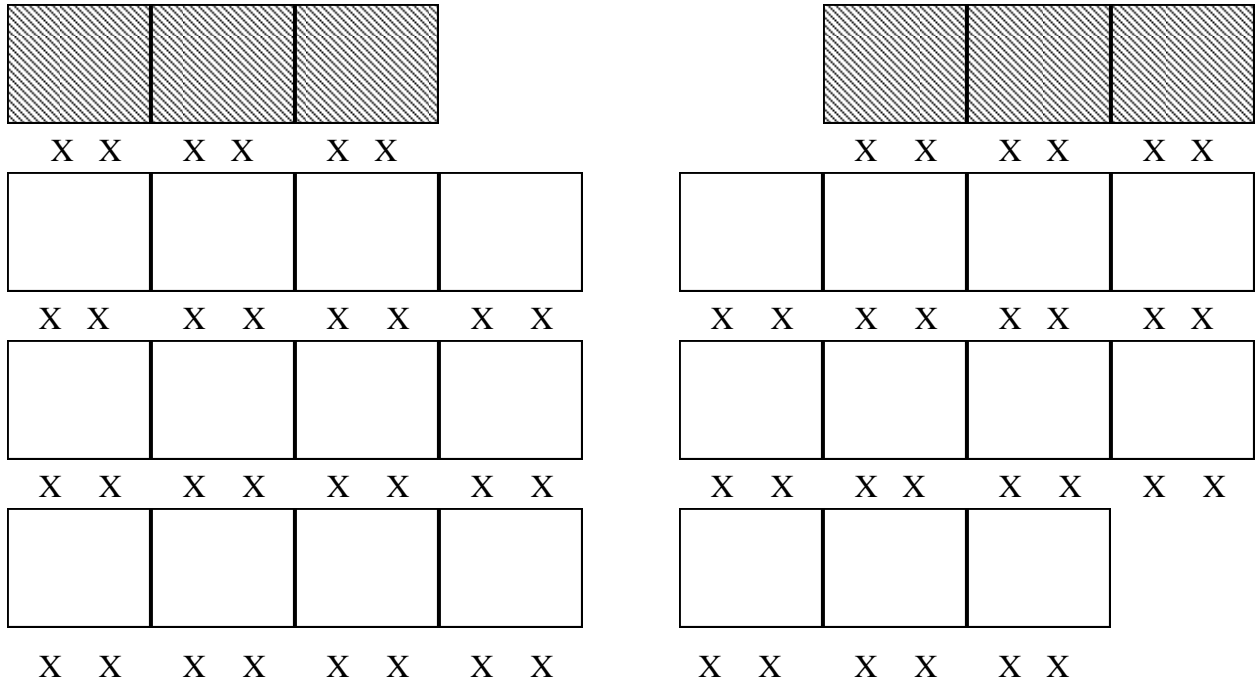

Rounds (5 or 6 chairs/table)

Birch Room

All Tables are 2' x 4'

SCREEN
Open for presenter
10' x 11'

 Optional Tables

Capacity of 46 people
Option of 58 people