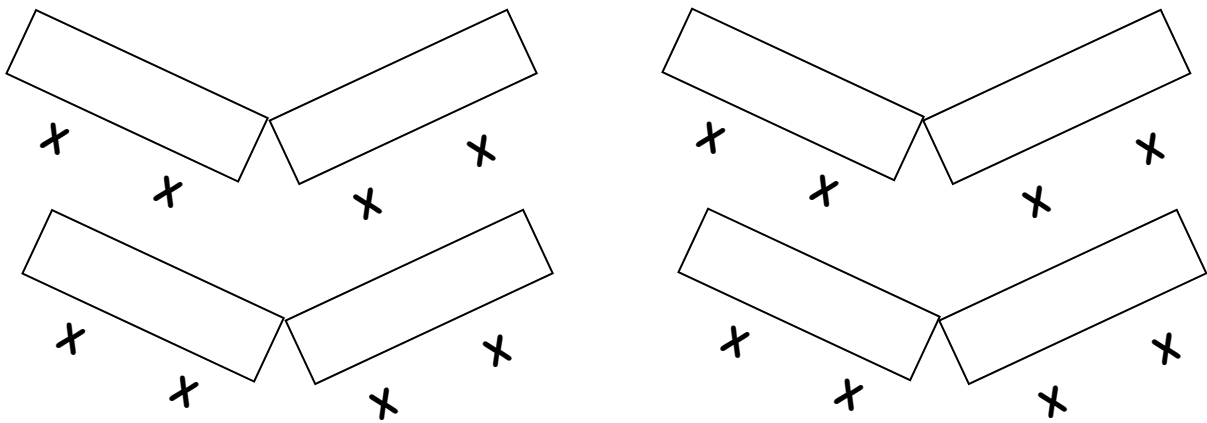

V Table Setup