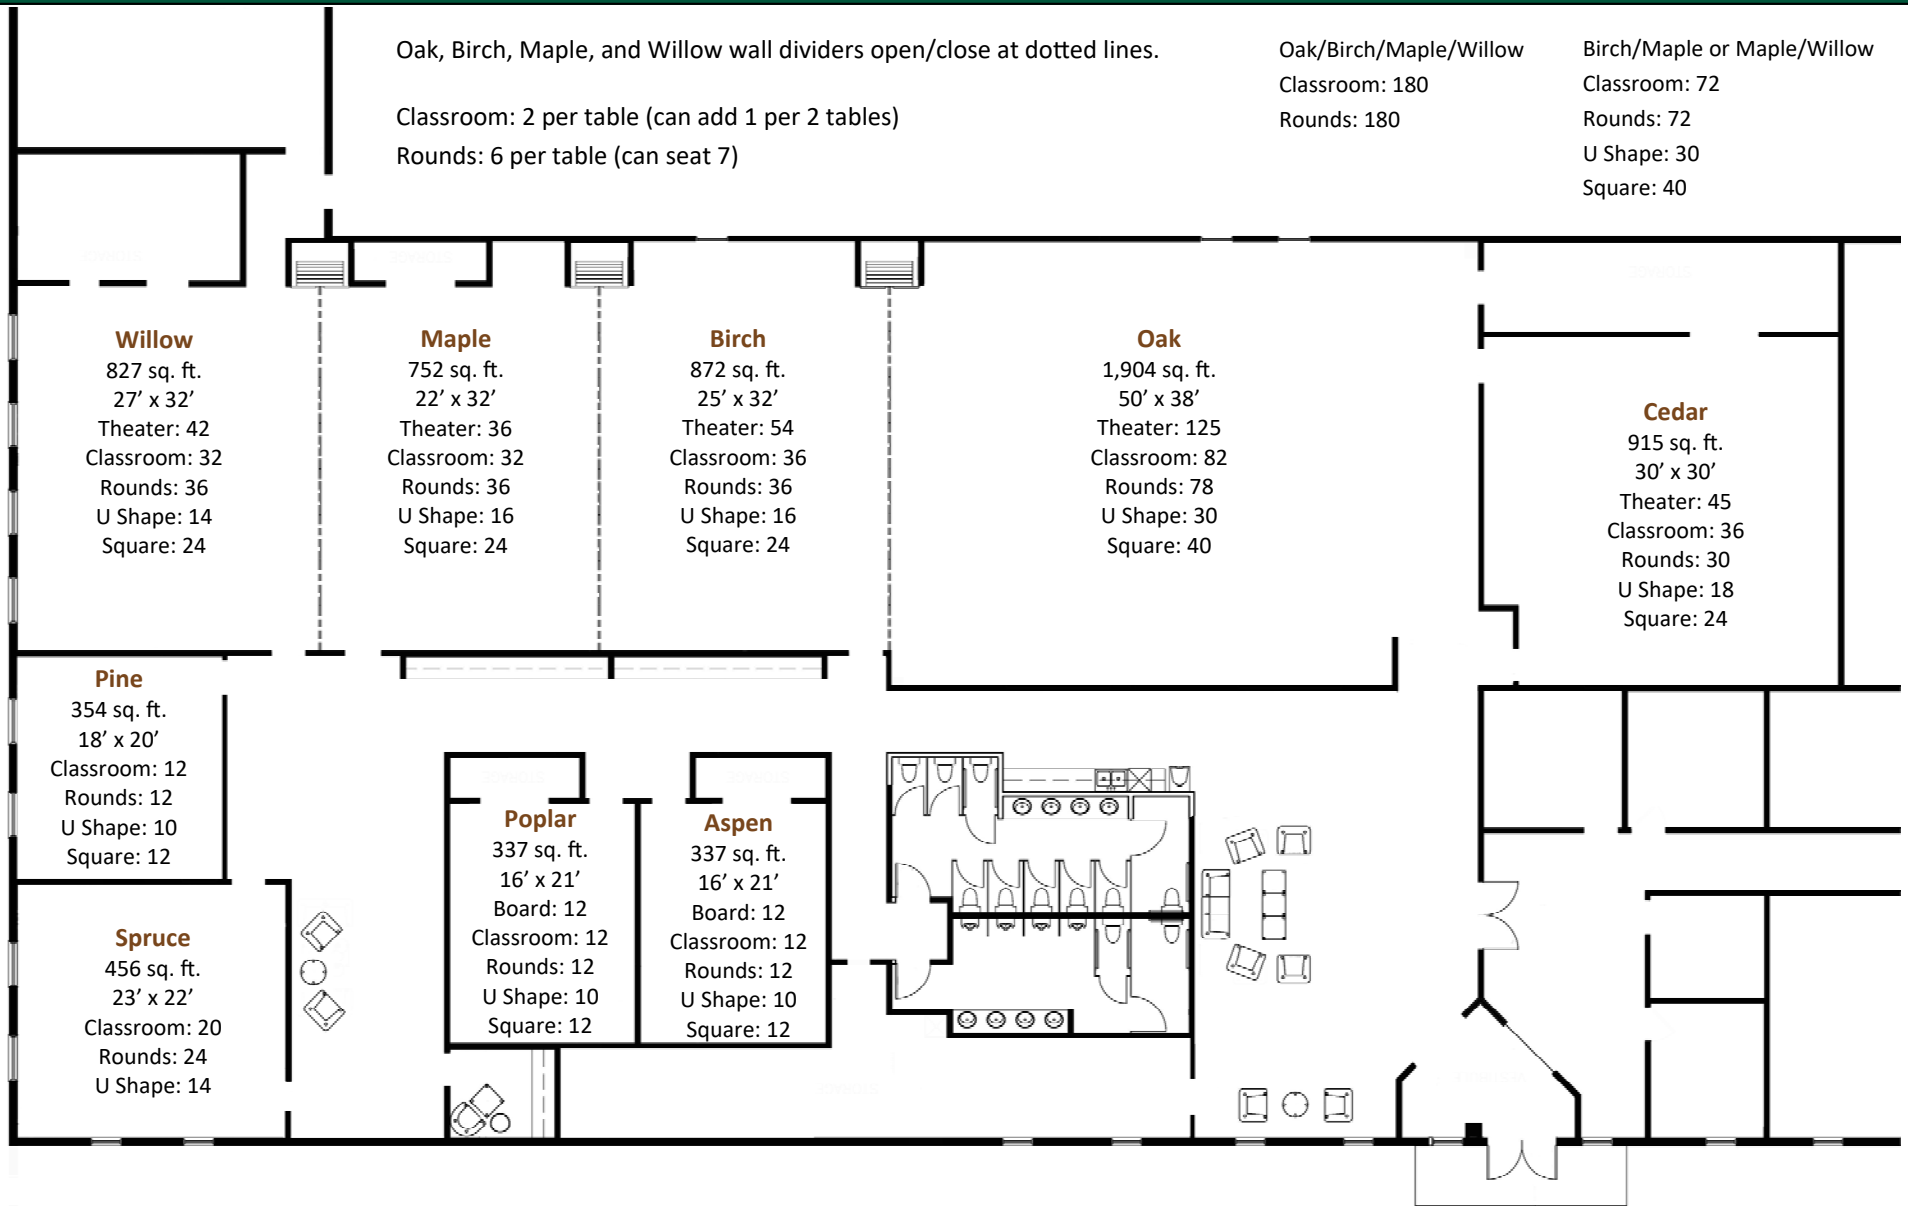

Facility Layout and Capacity

www.woodlakemeetingcenter.com

210 Wood Lake Drive SE • Rochester, Minnesota 55904 • Phone: 507-281-6699